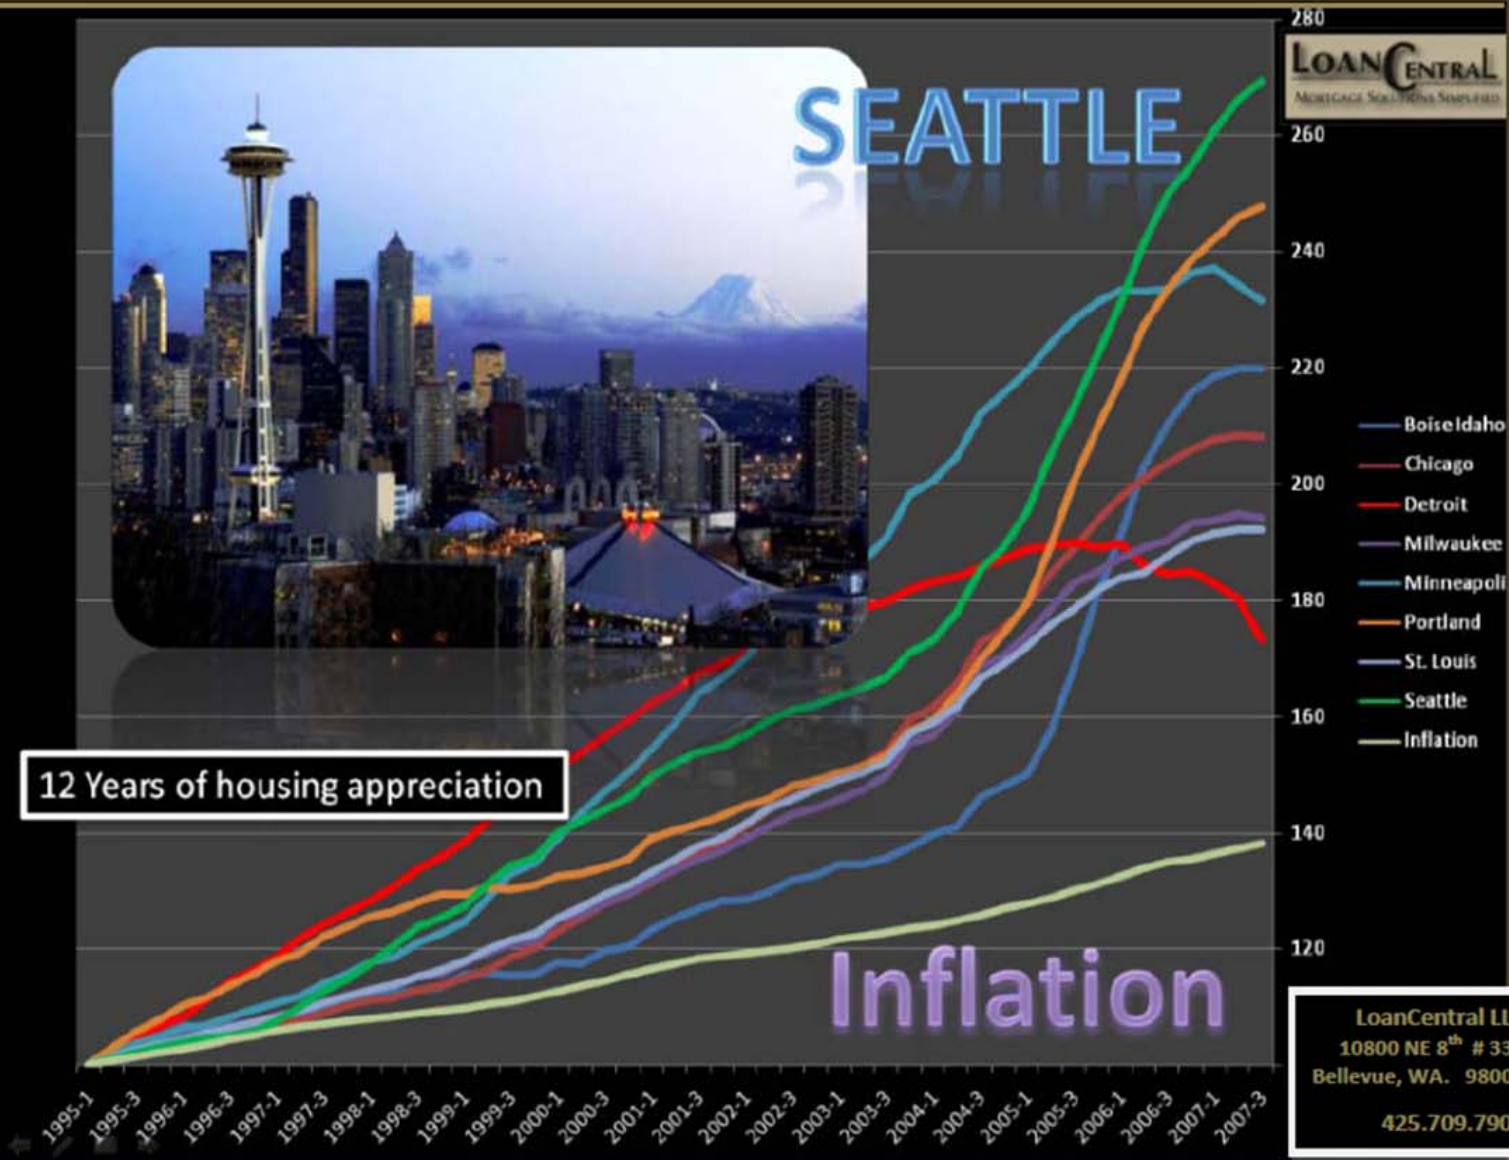

Denise Lones

Sally Gregg

GEORGE CHARLES

SHERYL RUSSELL

SEATTLE

12 Years of housing appreciation

LOAN CENTRAL
MORTGAGE SOLUTIONS SERVICES

- Boise Idaho
- Chicago
- Detroit
- Milwaukee
- Minneapolis
- Portland
- St. Louis
- Seattle
- Inflation